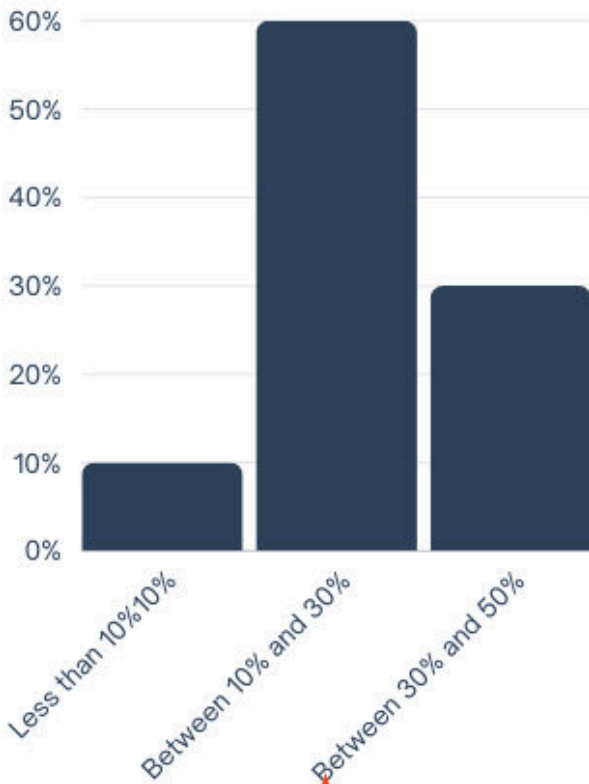

Is disability a barrier to choosing a job ?

More than half of those surveyed believe that less than 10% of people with disabilities have chosen their job

The most widespread disability in the European Union

60% of respondents believe that mental disability is the most widespread in Europe

psychic disability

vision disability

hearing disability

motor disability

Cofinancé par l'Union européenne

Erasmus+ Enrichit les vies, ouvre les esprits.

Inclusion Olympics

Survey results - France

Online disability surveys in May 2024

The % of disabled people in the European Union

60% of respondents believe that around a third of Europeans have a disability