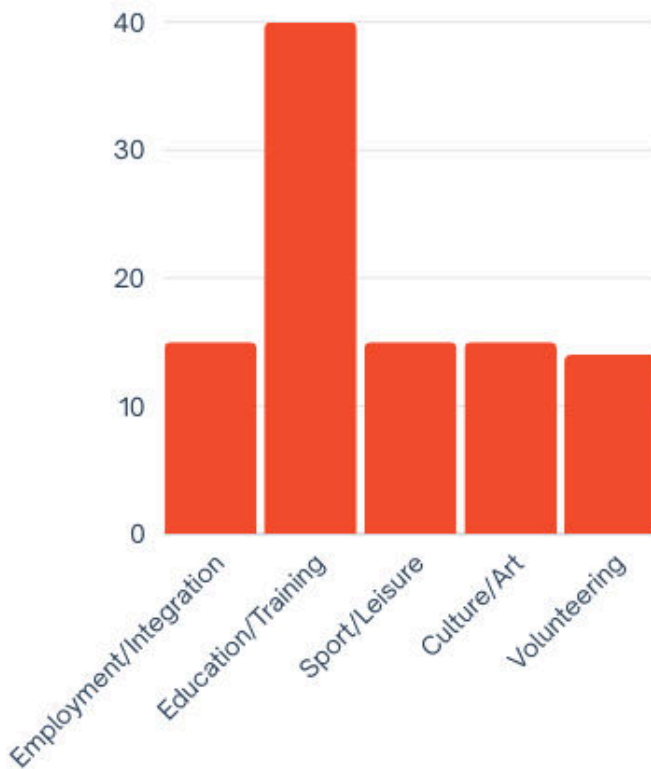

Cofinancé par l'Union européenne

Erasmus+ Enrichit les vies, ouvre les esprits.

Inclusion Olympics

Survey results - France

Online disability surveys in May 2024

Respondents' business sector

40% of respondents work in education or training

Is disability a barrier to choosing a job ?

More than half of those surveyed believe that less than 10% of people with disabilities have chosen their job

The most widespread disability in the European Union